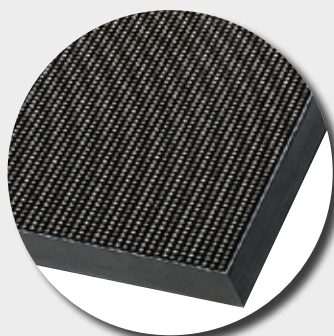

MAT WITH PINS "PICOTS"

high performance self-cleaning floor mat

Composition:

100% natural rubber

Applications :

outdoor floor mats for entrances with or without pit for all types of establishments

Benefits :

- frost and cold resistant
- flexible, rough pimples that remove dirt from the soles
- effective all year round, both in winter and summer
- perfect grip on the ground
- bevelled edges for a pitless entrance

Color :

black

M51

Bevelled edges

Reference	Dimensions	Thickness	Weight
MAT WITH PINS + BEVELLED EDGES			
M2	35,5 x 53 cm	12 mm	0,9 kg/p
M42	45 x 75 cm	12 mm	1,72 kg/p
M51	60 x 80 cm	16 mm	6,0 kg/p
M51_L	60 x 80 cm	12 mm	3,2 kg/p
M52	80 x 100 cm	16 mm	11,0 kg/p
M52_L	80 x 100 cm	12 mm	6,0 kg/p
M53	90 x 180 cm	16 mm	22,0 kg/p
M53_L	90 x 180 cm	12 mm	13,0 kg/p
ROLL MAT WITH PINS			
M54	1,0 x 8,0 m	16 mm	13,5 kg/m ²
M56	1,0 x 10,0 m	11 mm	7,0 kg/m ²