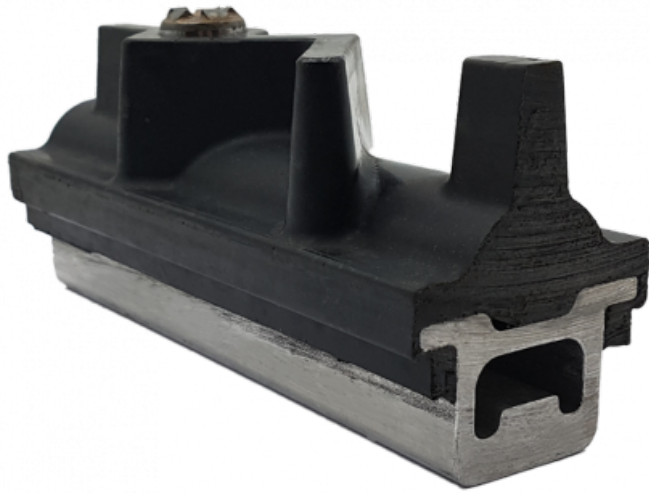

Ref. IDM : 06665

FISHBONE COLORLINE CLEAT 920mm M14 WITH ICE PIKE

Famille : Snow grooming

SOUS-FAMILLE : SNOWGROOMING
PARTS

With the new environmental issues and the diversification of ski resort activities, IDM offers you all-season solutions for grooming. The winter / summer ColorLine track is made up of aluminium and polyurethane cleats that extend the range of action of the machines. Driving on hard snow, soft snow, ground or tar becomes a real child's play.