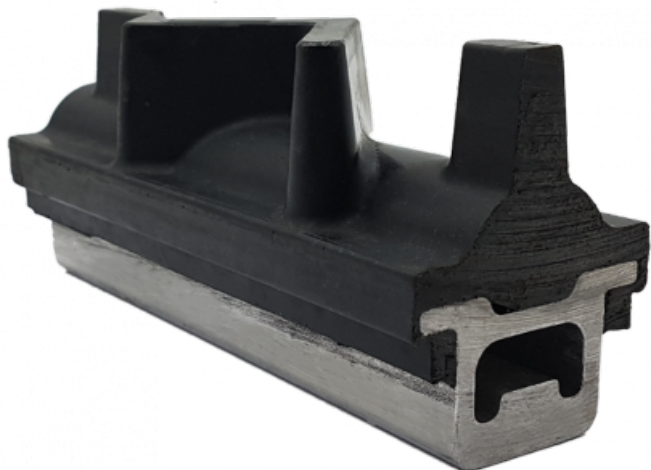

Ref. IDM : 06664

FISHBONE COLORLINE CLEAT 920mm M14 WITHOUT ICE PIKE

Famille : Snow grooming
SOUS-FAMILLE : SNOWGROOMING
PARTS

With the new environmental issues and the diversification of ski resort activities, IDM offers you all-season solutions for grooming. The winter / summer ColorLine track is made up of aluminium and polyurethane cleats that extend the range of action of the machines. Driving on hard snow, soft snow, ground or tar becomes a real child's play.