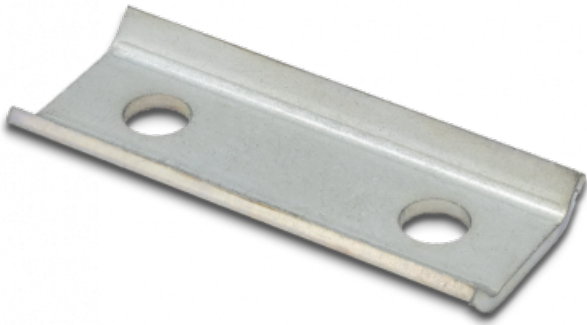

Ref. IDM : 06656

**BACKING PLATE 115mm, 2 trous,  
entraxe 80mm (pour PB160)**

**Famille :** Snow grooming  
**SOUS-FAMILLE :** SNOWGROOMING  
PARTS

Backplate, lacings, ice pics, grappling hook, stabilizers, inner tube, IDM offers a complete range of spare parts for snow grooming. Whether you are looking for parts for your PB 600, PB 400, PB 300, LH 600, LH 500, Everest, among many others, you will find professional and durable products that will meet your needs.