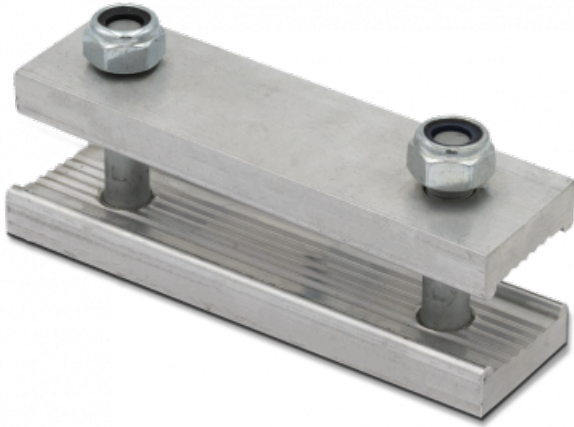

Ref. IDM : 01336

**LACING WIDTH 120/70 MM M12 TH 10 MM**

**Famille :** Snow grooming  
**SOUS-FAMILLE :** SNOWGROOMING PARTS

Lacing for snow groomer track. Compatible with the original track, fits in place of the manufacturer's product.

- Dimensions: 120 mm
- Centre distance: 70 mm
- Thread: M12
- Rubber belt thickness: 10 or 15

**Poids:** 0,44 Kg

**Tax code:** 84839081

**Sales unit:** Pièce

**OUR EXPERTS ARE THERE FOR YOU**

IDM France  
04 79 84 34 34  
idm@idm-france.com