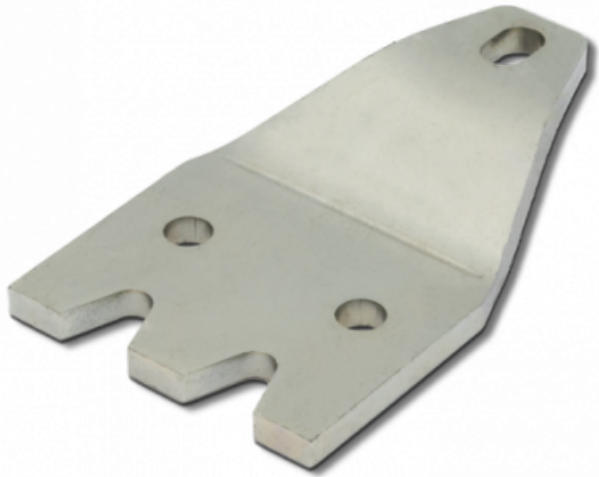

Ref. IDM : 00826

**GRAPIN ACIER ZINGUE pr KASSBOHRER
(2018)**

Famille : Snow grooming

SOUS-FAMILLE : SNOWGROOMING
PARTS

Backplate, lacings, ice pics, grappling hook, stabilizers, inner tube, IDM offers a complete range of spare parts for snow grooming. Whether you are looking for parts for your PB 600, PB 400, PB 300, LH 600, LH 500, Everest, among many others, you will find professional and durable products that will meet your needs.