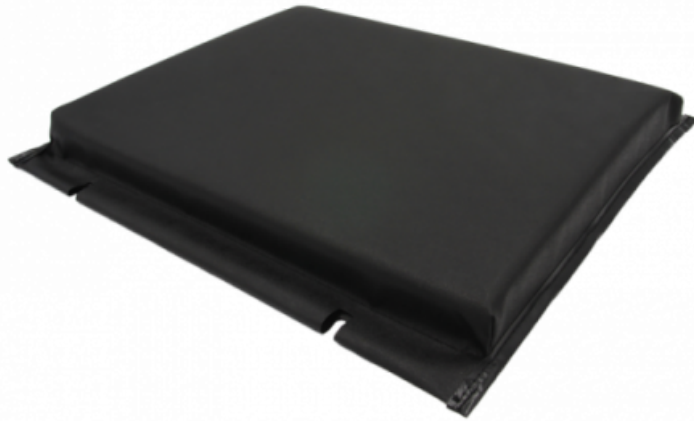

## **BACKREST MONO PVC BLACK TS6 LEITNER**

**Famille :** Aerial lifts

**SOUS-FAMILLE :** SEAT COVERS

Standard or custom saddlery, IDM offers backrests for chairlifts (POMA, LEITNER, DOPPELMAYR, GMM, etc.) created in our workshop in Savoie (France). In order to ensure a fast delivery, we guarantee a permanent stock of our chairlift backrests. Concerned about our products quality, IDM proposes high quality chairlift upholstery backrests and seats in order to meet as far as possible your existing needs.