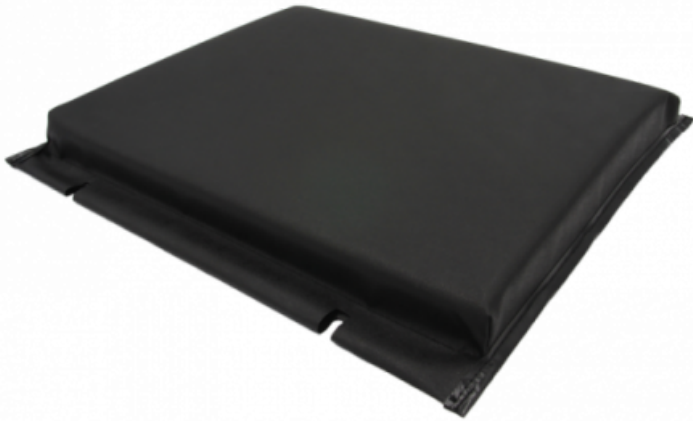

Ref. IDM : 00133

Ref. constructeur : Poma :

**BACKREST MONO POMA CL6 41 x 32 cm
(43.5 x 38 cm)**

Famille : Aerial lifts

SOUS-FAMILLE : SEAT COVERS

Standard or custom saddlery, IDM offers backrests for chairlifts (POMA, LEITNER, DOPPELMAYR, GMM, etc.) created in our workshop in Savoie (France). In order to ensure a fast delivery, we guarantee a permanent stock of our chairlift backrests. Concerned about our products quality, IDM proposes high quality chairlift upholstery backrests and seats in order to meet as far as possible your existing needs.