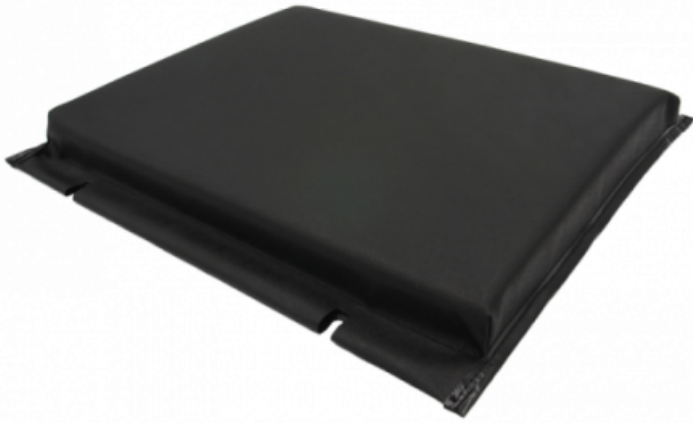

Ref. IDM : 00133

Ref. constructeur : Poma :

**BACKREST MONO POMA CL6 41 x 32 cm
(43.5 x 38 cm)**

Famille : Aerial lifts

SOUS-FAMILLE : SEAT COVERS

Standard or custom saddlery, IDM offers backrests for chairlifts (POMA, LEITNER, DOPPELMAYR, GMM, etc.) created in our workshop in Savoie (France). In order to ensure a fast delivery, we guarantee a permanent stock of our chairlift backrests. Concerned about our products quality, IDM proposes high quality chairlift upholstery backrests and seats in order to meet as far as possible your existing needs.