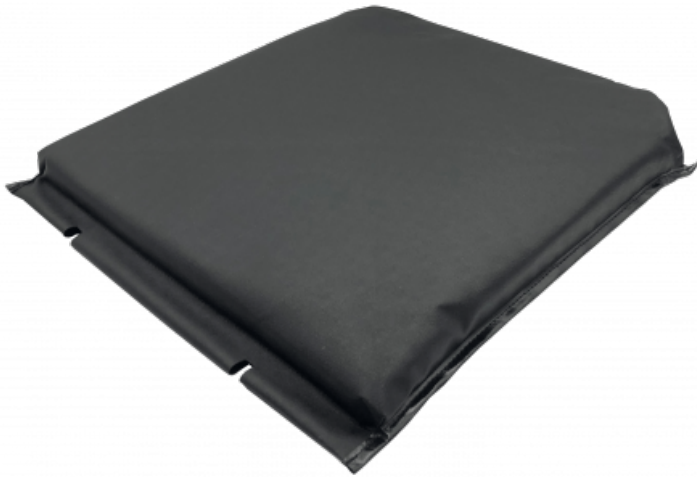

Ref. IDM : 00011

Ref. constructeur : Poma : PF3212818

**POMA SEAT CL3/CL4 MONO PVC BLACK
54 x 48.5 cm**

Famille : Aerial lifts

SOUS-FAMILLE : SEAT COVERS

Standard or custom saddlery, IDM offers seats for chairlifts (POMA, LEITNER, DOPPELMAYR, GMM, etc.) created in our workshop in Savoie (France). In order to ensure a fast delivery, we guarantee a permanent stock of our chairlift seats. Concerned about our products quality, IDM proposes high quality chairlift upholstery backrests and seats in order to meet as far as possible your existing needs.