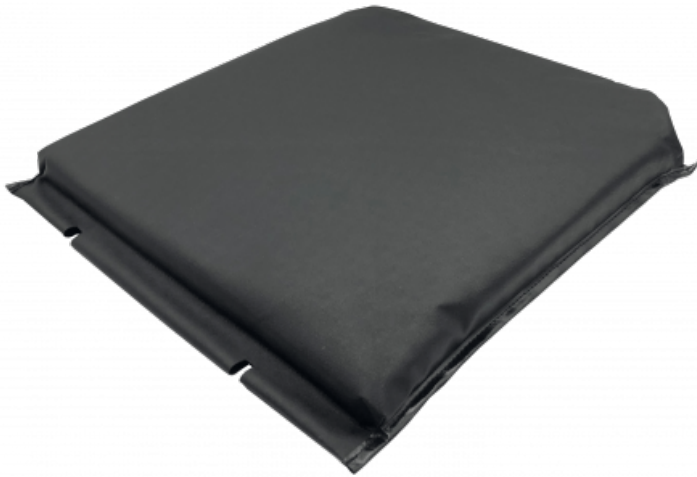

Ref. IDM : 00011

Ref. constructeur : Poma : PF3212818

**POMA SEAT CL3/CL4 MONO PVC BLACK  
54 x 48.5 cm**

**Famille :** Aerial lifts

**SOUS-FAMILLE :** SEAT COVERS

Standard or custom saddlery, IDM offers seats for chairlifts (POMA, LEITNER, DOPPELMAYR, GMM, etc.) created in our workshop in Savoie (France). In order to ensure a fast delivery, we guarantee a permanent stock of our chairlift seats. Concerned about our products quality, IDM proposes high quality chairlift upholstery backrests and seats in order to meet as far as possible your existing needs.

**Brand:** Poma

**Poids:** 0,60 Kg

**Tax code:** 94019980

**Sales unit:** Pièce