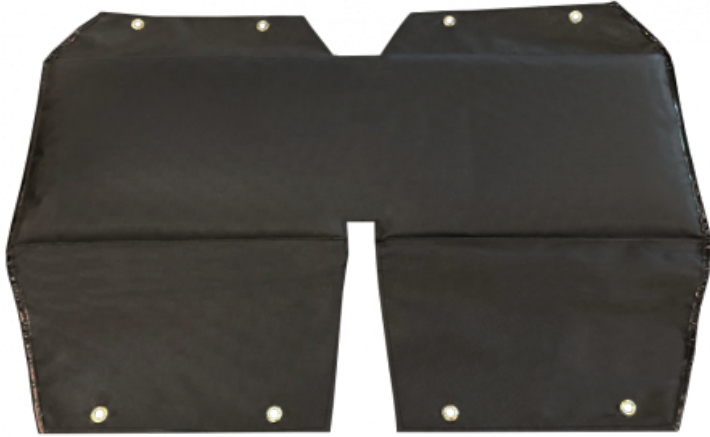

Ref. IDM : 00534

Ref. constructeur : Poma :

POMA SEAT 2SEATER PVC BLACK

Famille : Aerial lifts

SOUS-FAMILLE : SEAT COVERS

Standard or custom saddlery, IDM offers seats for chairlifts (POMA, LEITNER, DOPPELMAYR, GMM, etc.) created in our workshop in Savoie (France). In order to ensure a fast delivery, we guarantee a permanent stock of our chairlift seats. Concerned about our products quality, IDM proposes high quality chairlift upholstery backrests and seats in order to meet as far as possible your existing needs.