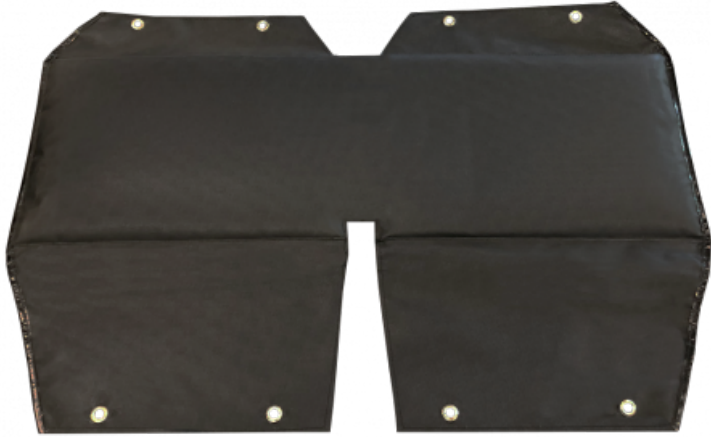

Ref. IDM : 00534

Ref. constructeur : Poma :

POMA SEAT 2SEATER PVC BLACK

Famille : Aerial lifts

SOUS-FAMILLE : SEAT COVERS

Standard or custom saddlery, IDM offers seats for chairlifts (POMA, LEITNER, DOPPELMAYR, GMM, etc.) created in our workshop in Savoie (France). In order to ensure a fast delivery, we guarantee a permanent stock of our chairlift seats. Concerned about our products quality, IDM proposes high quality chairlift upholstery backrests and seats in order to meet as far as possible your existing needs.