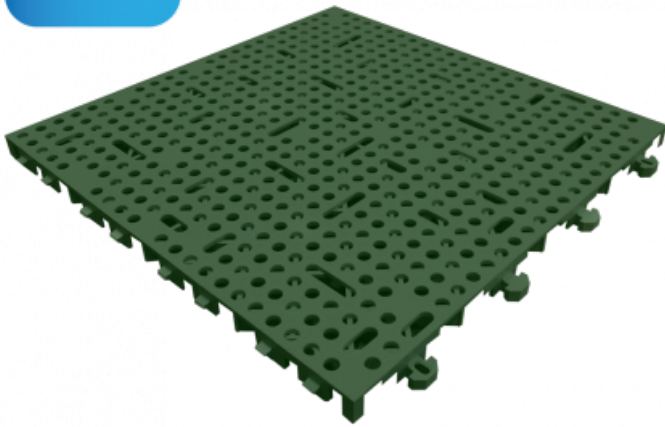

Ref. IDM : 06854

new !
UGM ;

**LOADY TILE GREEN 30 X 30 X 1.35 cm
(11 pcs)**

Famille : Technical floor mats

SOUS-FAMILLE : SLIDING MATS

Clip-on slab, the Loady slab is a high-performance and durable solution. Robust and easy to install: it is a very pleasant solution, both to install and to use, for the loading of your chairlifts. Safety for your staff: the slab is non-slip for pedestrians. Grey version: its surface is ready to be painted to delimit the different lanes of your chairlift.

Additional information: 11 pieces
batch = 1m²

Material: Polypropylene

Sales unit: Lot

OUR EXPERTS ARE THERE FOR YOU

IDM France
04 79 84 34 34
idm@idm-france.com

Alpespace
46, voie Saint Exupéry
73800 Montmélian - France