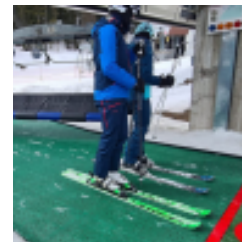

Ref. IDM : 06854

new !
UGM ;

**LOADY TILE GREEN 30 X 30 X 1.35 cm
(11 pcs)**

Famille : Technical floor mats

SOUS-FAMILLE : SLIDING MATS

Clip-on slab, the Loady slab is a high-performance and durable solution. Robust and easy to install: it is a very pleasant solution, both to install and to use, for the loading of your chairlifts. Safety for your staff: the slab is non-slip for pedestrians. Grey version: its surface is ready to be painted to delimit the different lanes of your chairlift.