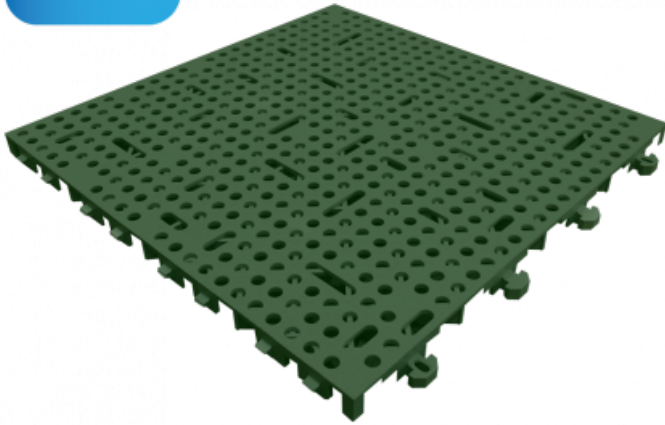

**new !**  
**UGM**

Ref. IDM : 06854

**LOADY TILE GREEN 30 X 30 X 1.35 cm  
(11 pcs)**

**Famille :** Technical floor mats

**SOUS-FAMILLE :** SLIDING MATS

Clip-on slab, the Loady slab is a high-performance and durable solution. Robust and easy to install: it is a very pleasant solution, both to install and to use, for the loading of your chairlifts. Safety for your staff: the slab is non-slip for pedestrians. Grey version: its surface is ready to be painted to delimit the different lanes of your chairlift.

# PRODUCT SHEET

**Slippery:** Yes (not for pedestrians)

**Additional information:** 11 pieces  
batch = 1m<sup>2</sup>

**Material:** Polypropylene

**Sales unit:** Lot

**OUR EXPERTS ARE THERE FOR YOU**

IDM France  
04 79 84 34 34  
idm@idm-france.com