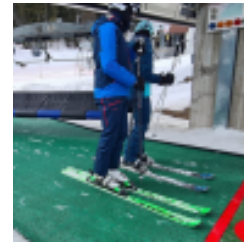

**new !**  
**UGM**

Ref. IDM : 06854

**LOADY TILE GREEN 30 X 30 X 1.35 cm  
(11 pcs)**

**Famille :** Technical floor mats

**SOUS-FAMILLE :** SLIDING MATS

Clip-on slab, the Loady slab is a high-performance and durable solution. Robust and easy to install: it is a very pleasant solution, both to install and to use, for the loading of your chairlifts. Safety for your staff: the slab is non-slip for pedestrians. Grey version: its surface is ready to be painted to delimit the different lanes of your chairlift.