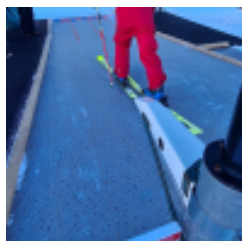

Ref. IDM : 06857

LOADY TILE LIGHT GREY 30 X 30 X 1.35 cm (11 pcs)

Famille : Technical floor mats

SOUS-FAMILLE : SLIDING MATS

Clip-on slab, the Loady slab is a high-performance and durable solution. Robust and easy to install: it is a very pleasant solution, both to install and to use, for the loading of your chairlifts. Safety for your staff: the slab is non-slip for pedestrians. Grey version: its surface is ready to be painted to delimit the different lanes of your chairlift.