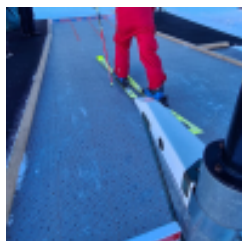

Ref. IDM : 06857

**LOADY TILE LIGHT GREY 30 X 30 X 1.35 cm (11 pcs)**

**Famille :** Technical floor mats

**SOUS-FAMILLE :** SLIDING MATS

Clip-on slab, the Loady slab is a high-performance and durable solution. Robust and easy to install: it is a very pleasant solution, both to install and to use, for the loading of your chairlifts. Safety for your staff: the slab is non-slip for pedestrians. Grey version: its surface is ready to be painted to delimit the different lanes of your chairlift.