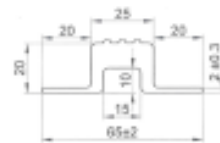

Ref. IDM : 00272

**"T" PROFILE RED POLYETHYLENE (Lg 2 M)**

**Famille :** Technical floor mats

**SOUS-FAMILLE :** SLIDING MATS

The T-profile is a clear and effective signage for chairlift unloading. This product makes easy the last step of unloading thanks to delimited areas. Chairlifts users will appreciate the intuitiveness in order to be well positioned before unloading.