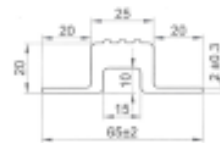

Ref. IDM : 00272

"T" PROFILE RED POLYETHYLENE (Lg 2 M)

Famille : Technical floor mats

SOUS-FAMILLE : SLIDING MATS

The T-profile is a clear and effective signage for chairlift unloading. This product makes easy the last step of unloading thanks to delimited areas. Chairlifts users will appreciate the intuitiveness in order to be well positioned before unloading.