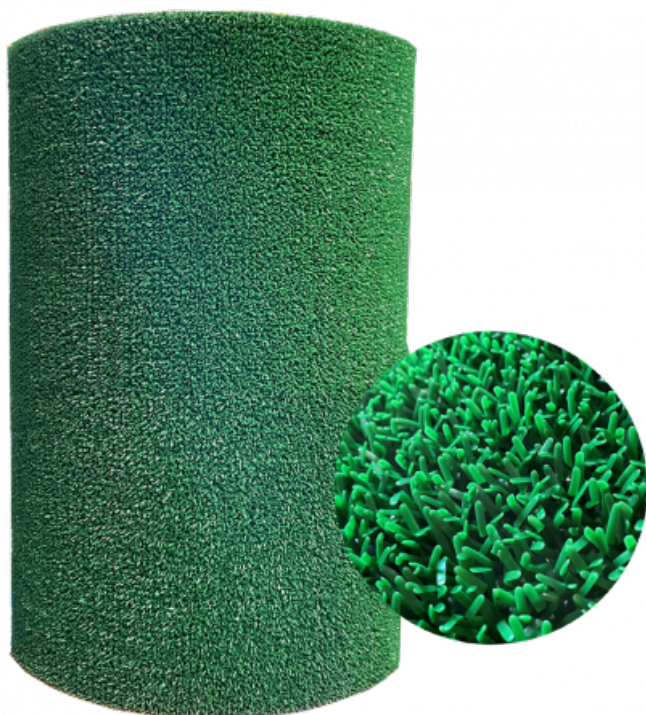

Ref. IDM : 00248

**ASTROSKI GREEN (RI of 20 x 0.50 M | TH 19MM)**

**Famille :** Technical floor mats

**SOUS-FAMILLE :** SLIDING MATS

IDM has become a real sliding floor mat reference for chairlift loading and unloading, simulated ski slope or tubing slope. In roller form, the sliding mat Astroski (Astrotruf) is a powerful and durable solution. This mat traps snow, is not sliding for pedestrians, and allows to be on ski edges. Very efficient for chairlift loading and unloading areas, but also for artificial ski slope and tubing slope.