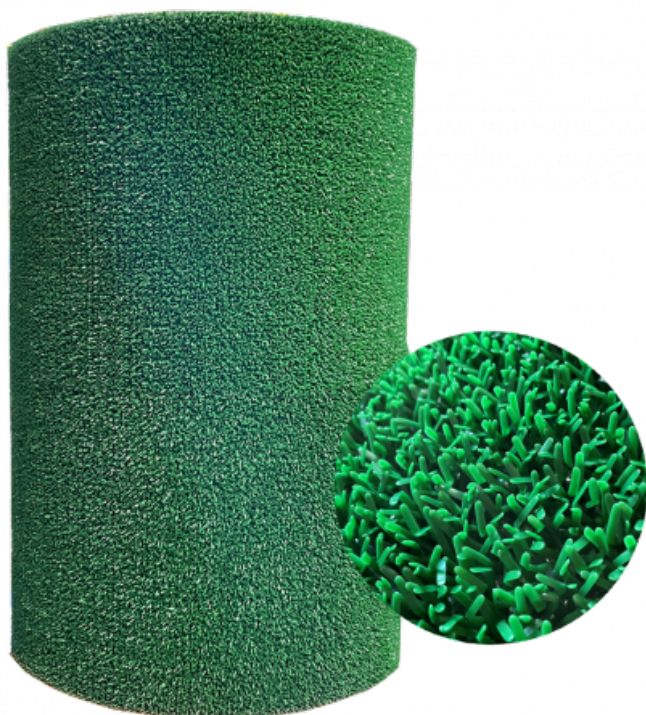

Ref. IDM : 00196

ASTROSKI GREEN (R of 20 x 1 M | TH 19MM)

Famille : Technical floor mats

SOUS-FAMILLE : SLIDING MATS

IDM has become a real sliding floor mat reference for chairlift loading and unloading, simulated ski slope or tubing slope. In roller form, the sliding mat Astroski (Astrotruf) is a powerful and durable solution. This mat traps snow, is not sliding for pedestrians, and allows to be on ski edges. Very efficient for chairlift loading and unloading areas, but also for artificial ski slope and tubing slope.