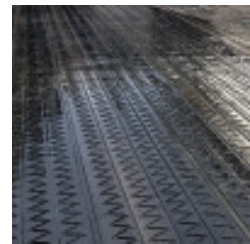

Ref. IDM : 07375

ZIG ZAG MAT FOR SNOWGROOMER GARAGE

Famille : Technical floor mats

SOUS-FAMILLE : RUBBER MATS

Zig Zag is the floor covering for your snow groomer garage. Ultra-strong and highly resistant, it protects both the floor of your garage and the tracks of your snow groomers. Fixed to the floor using the stainless steel spikes supplied, it is designed to stay in place even when the groomers are manoeuvring. The advantages of the Zig Zag? Ultra-strong, protects the ground and groomer tracks, highly resistant to stretching thanks to its steel weave, shock-absorbing, draining, UV-resistant and cold-resistant. Dimensions Thickness 0,6 x 30 m Approx. 22 mm Important information: the dimensions given are indicative and may differ slightly. In this case, our sales team will contact you.