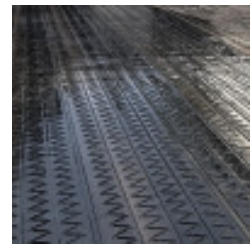

Ref. IDM : 07375

MAT FOR SNOWGROOMER GARAGE

Famille : Technical floor mats

SOUS-FAMILLE : RUBBER MATS

Zig Zag is the floor covering for your snow groomer garage. Ultra-strong and highly resistant, it protects both the floor of your garage and the tracks of your snow groomers. Fixed to the floor using the stainless steel spikes supplied, it is designed to stay in place even when the groomers are manoeuvring. The advantages of the Zig Zag? Ultra-strong, protects the ground and groomer tracks, highly resistant to stretching thanks to its steel weave, shock-absorbing, draining, UV-resistant and cold-resistant. Dimensions Thickness 0,6 x 30 m Approx. 22 mm Important information: the dimensions given are indicative and may differ slightly. In this case, our sales team will contact you.