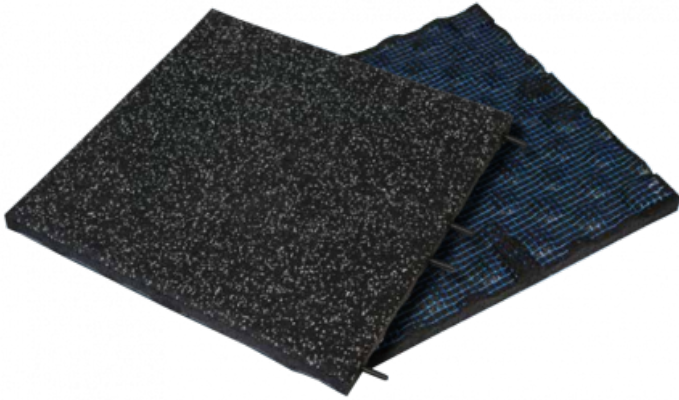

## **ID ICE TILE WITH DELINEIGE SURFACE DARK GREY/BLACK EP.30mm**

**Famille** : Technical floor mats

**SOUS-FAMILLE** : RUBBER MATS

ID ICE is a rubber interlocking tile, to be laid without gluing. The underlay can be composed of 3 types of surfaces: - 8110 (black) or - Sportneige or - Delineige.

**Advantages:** - CFL-S1 - Robust and waterproof - Aesthetic and decorative - Easy to install interlocking tile - Two-layer tile: anti-slip top surface and shock-absorbing underlay - Sound and heat insulation - Easy to clean with a single brush machine - Highly resistant to ski boots and pole tips **Minimum order quantity: 40 m<sup>2</sup>.**