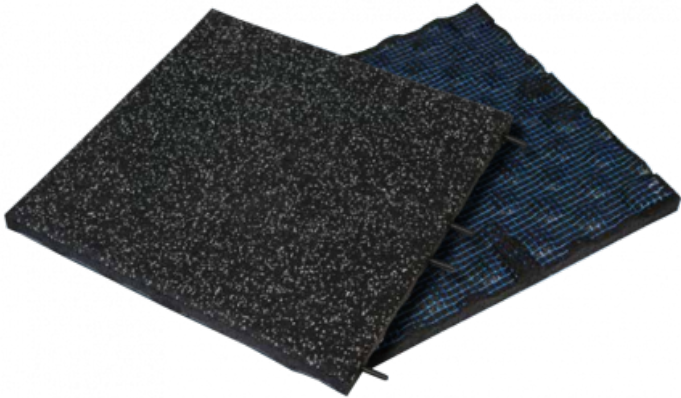

Ref. IDM : 07119

**ID ICE TILE WITH DELINEIGE SURFACE
LIGHT GREY/BLACK EP.30mm**

Famille : Technical floor mats
SOUS-FAMILLE : RUBBER MATS

OUR EXPERTS ARE THERE FOR YOU

IDM France
04 79 84 34 34
idm@idm-france.com