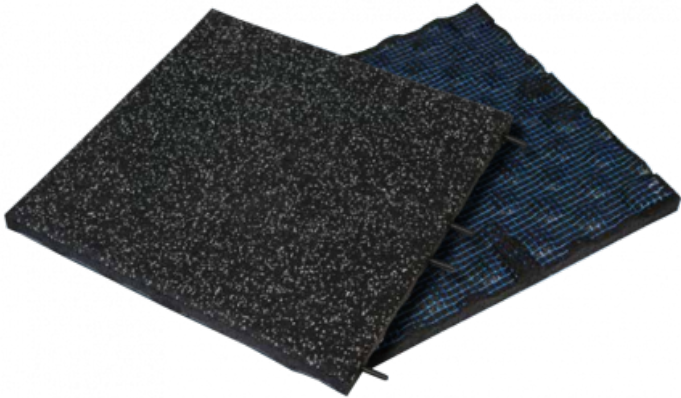

Ref. IDM : 07119

**ID ICE TILE WITH DELINEIGE SURFACE  
LIGHT GREY/BLACK EP.30mm**

**Famille :** Technical floor mats  
**SOUS-FAMILLE :** RUBBER MATS

**OUR EXPERTS ARE THERE FOR YOU**

IDM France  
04 79 84 34 34  
idm@idm-france.com