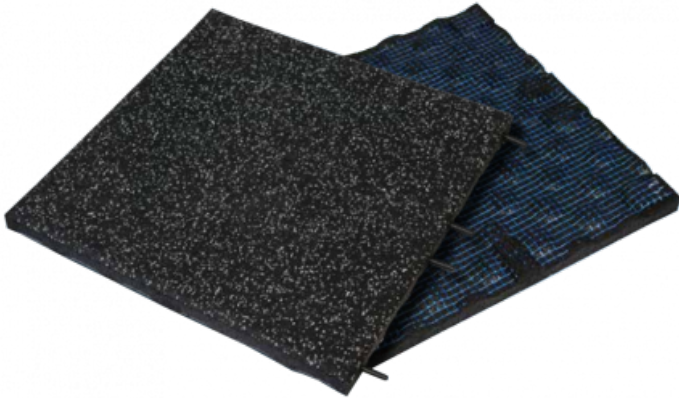

Ref. IDM : 07118

ID ICE TILE WITH SPORTNEIGE SURFACE BLACK/GREY EP.30mm

Famille : Technical floor mats

SOUS-FAMILLE : RUBBER MATS

ID ICE is a rubber interlocking tile, to be laid without gluing. The underlay can be composed of 3 types of surfaces: - 8110 (black) or - Sportneige or - Delineige.

Advantages: - EFL - Robust and waterproof - Aesthetic and decorative - Easy to install interlocking tile - Two-layer tile: anti-slip top surface and shock-absorbing underlay - Sound and heat insulation - Easy to clean with a single brush machine - Highly resistant to ski boots and pole tips **Minimum order quantity: 40 m².**