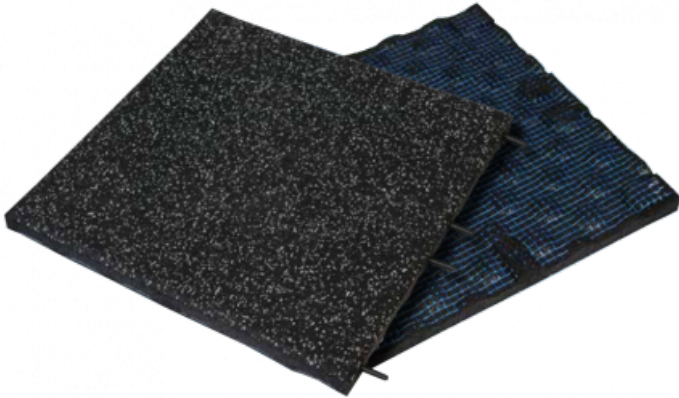

## ID ICE TILE WITH SPORTNEIGE SURFACE BLACK/GREY EP.30mm

**Famille** : Technical floor mats

**SOUS-FAMILLE** : RUBBER MATS

ID ICE is a rubber interlocking tile, to be laid without gluing. The underlay can be composed of 3 types of surfaces: - 8110 (black) or - Sportneige or - Delineige.

**Advantages:** - EFL - Robust and waterproof - Aesthetic and decorative - Easy to install interlocking tile - Two-layer tile: anti-slip top surface and shock-absorbing underlay - Sound and heat insulation - Easy to clean with a single brush machine - Highly resistant to ski boots and pole tips **Minimum order quantity: 40 m<sup>2</sup>.**