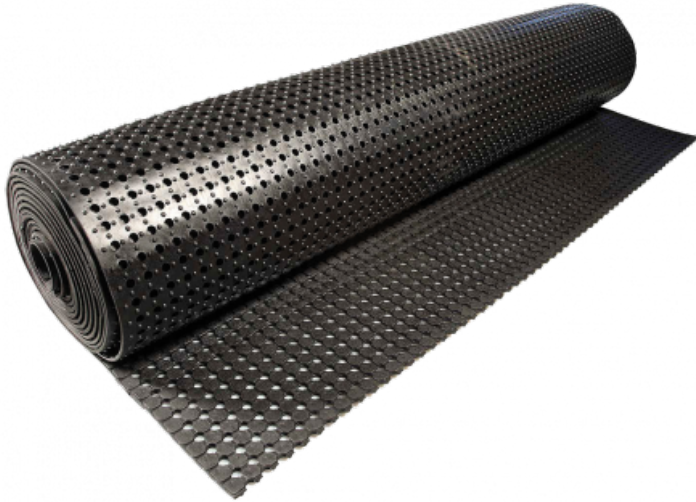

Ref. IDM : 04170

RUBBER HOLLOWMAT MR12 BLACK (RI of 0.91 x 10 M) Ep : 10 mm

Famille : Technical floor mats

SOUS-FAMILLE : RUBBER MATS

From anti-slip floor mat for mountain shops to rubber mats with disabled standard for chairlifts, cable cars, gondola lifts, cableways, IDM proposes a wide range of products which meet the European policy. MR12 is a natural rubber mat (partly made of recycled material). In roll form, it has a low thickness allowing the passage of wheelchairs (LOGC940024A). Light and easy to lay, this covering is very anti-slip and draining. . Mat with fire classification CFL-S1 also available