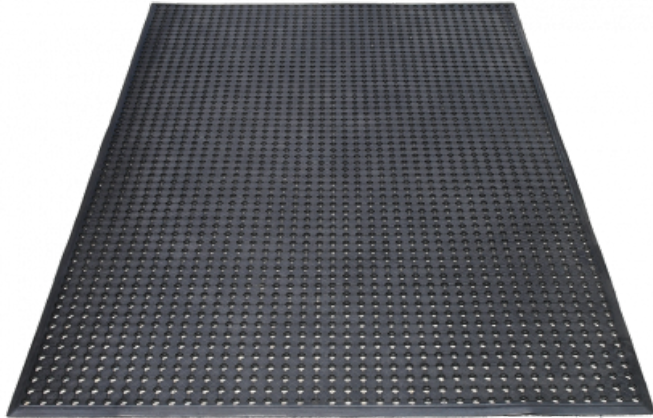

Ref. IDM : 01263

RUBBER HOLLOWMAT MR12 90 x 150 x 1 CM WITH BEVELLED EDGES

Famille : Technical floor mats

SOUS-FAMILLE : RUBBER MATS

From anti-slip floor mat for mountain shops to rubber mats with disabled standard for chairlifts, cable cars, gondola lifts, cableways, IDM proposes a wide range of products which meet the European policy. MR12 is a natural rubber mat (partly made of recycled material). In roll form, it has a low thickness allowing the passage of wheelchairs (LOGC940024A). Light and easy to lay, this covering is very anti-slip and draining. . Mat with fire classification CFL-S1 also available