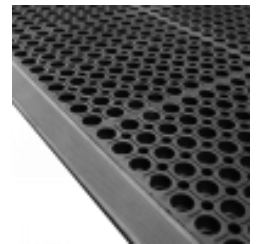

## **RUBBER HOLLOWMAT M26.01 CFL-S1\_910 x 1520 x 22 MM**

**Famille :** Technical floor mats

**SOUS-FAMILLE :** RUBBER MATS

From anti-slip floor mat for mountain shops to rubber mats with disabled standard for chairlifts, cable cars, gondola lifts, cableways, IDM proposes a wide range of products which meet the European policy (REACH Norm). The M26 rubber mat is a heavy-duty anti-slip covering that complies with the disability standard (LOGC940024A). With its upper side allowing water to be easily drained off and its resistance to metal grating cuts, this product has a long service life. Mat with fire classification CFL-S1 also available