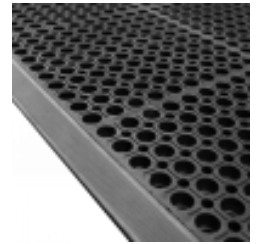

## **RUBBER HOLLOWMAT M26.01 CFL-S1\_910 x 1520 x 22 MM**

**Famille :** Technical floor mats

**SOUS-FAMILLE :** RUBBER MATS

From anti-slip floor mat for mountain shops to rubber mats with disabled standard for chairlifts, cable cars, gondola lifts, cableways, IDM proposes a wide range of products which meet the European policy (REACH Norm). The M26 rubber mat is a heavy-duty anti-slip covering that complies with the disability standard (LOGC940024A). With its upper side allowing water to be easily drained off and its resistance to metal grating cuts, this product has a long service life. Mat with fire classification CFL-S1 also available