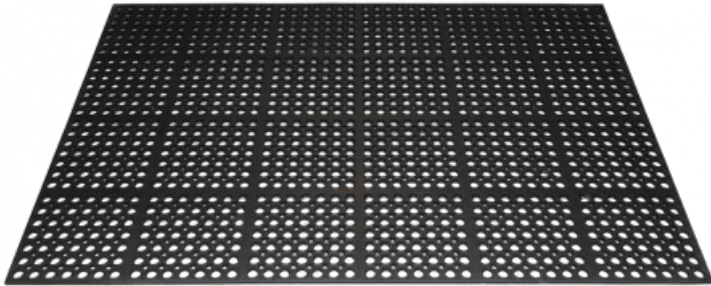

## **RUBBER HOLLOWMAT M26.01 CFL-S1\_910 x 1520 x 22 MM**

**Famille :** Technical floor mats

**SOUS-FAMILLE :** RUBBER MATS

From anti-slip floor mat for mountain shops to rubber mats with disabled standard for chairlifts, cable cars, gondola lifts, cableways, IDM proposes a wide range of products which meet the European policy (REACH Norm). The M26 rubber mat is a heavy-duty anti-slip covering that complies with the disability standard (LOGC940024A). With its upper side allowing water to be easily drained off and its resistance to metal grating cuts, this product has a long service life. Mat with fire classification CFL-S1 also available