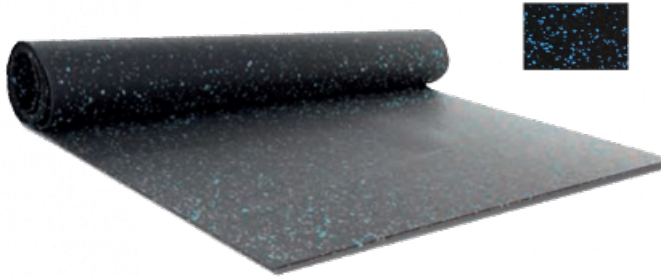

Ref. IDM : 04634

SPORTNEIGE TH 10 MM BLUE/BLACK EFL (R of 1.50 x 12 M)

Famille : Technical floor mats
SOUS-FAMILLE : RUBBER MATS

From anti-slip floor mat for mountain shops to rubber mats with disabled standard for chairlifts, cable cars, gondola lifts, cableways, IDM proposes a wide range of products which meet the European policy. SPORTNEIGE is a rubber and EPDM anti-slip floor mat (85% and 15% respectively). Robust, resistant to water, this anti-slip floor is really aesthetic and decorative. Easy to clean and to maintain. EFL certification