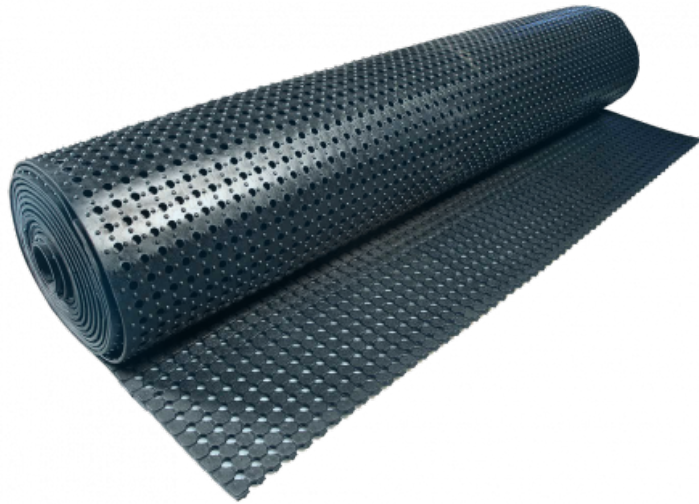

Ref. IDM : 04171

RUBBER HOLLOWMAT MR12 BLUE IN ROLL FORM (RI de 1.83 x 10 M) Ep :10 m

Famille : Technical floor mats

SOUS-FAMILLE : RUBBER MATS

From anti-slip floor mat for mountain shops to rubber mats with disabled standard for chairlifts, cable cars, gondola lifts, cableways, IDM proposes a wide range of products which meet the European policy. MR12 is a natural rubber mat (partly made of recycled material). In roll form, it has a low thickness allowing the passage of wheelchairs (LOGC940024A). Light and easy to lay, this covering is very anti-slip and draining. . Mat with fire classification CFL-S1 also available