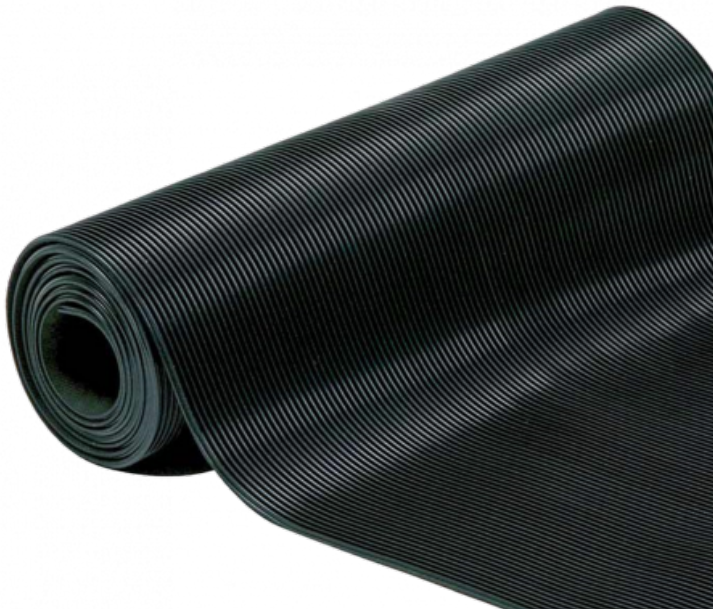

Ref. IDM : 01428

FINES STRIES MAT BLACK EP.3 mm (RI 1.00x10.00 m)

Famille : Technical floor mats

SOUS-FAMILLE : RUBBER MATS

From anti-slip floor mat for mountain shops to rubber mats with disabled standard for chairlifts, cable cars, gondola lifts, cableways, IDM proposes a wide range of products which meet the European policy. The Fines Stries mat is an economical and efficient solution to protect your floors. Made of 100% rubber or nitrile, its flexibility and easy cutting make it simple to install. Non-slip, it is highly resistant to wear and tear. Colours: Black or grey (for other colours, please contact us)