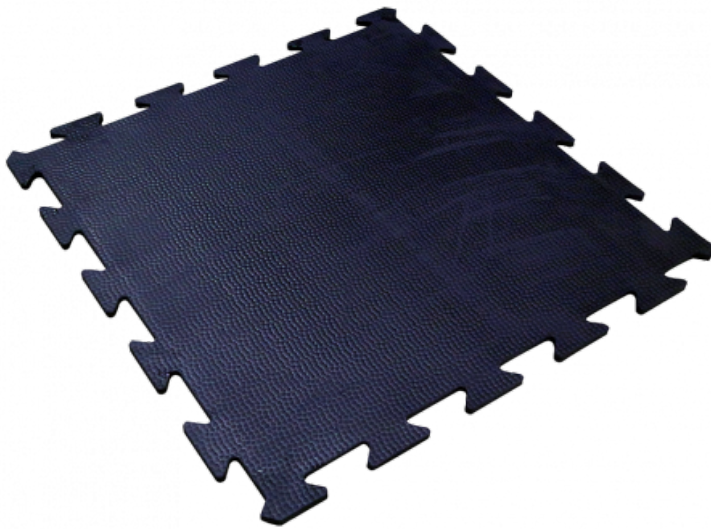

Ref. IDM : 03115

CLIP18 SLAB 1M X 1M 16.5mm BLUE

Famille : Technical floor mats

SOUS-FAMILLE : RUBBER MATS

From anti-slip floor mat for mountain shops to rubber mats with disabled standard for chairlifts, cable cars, gondola lifts, cableways, IDM proposes a wide range of products which meet the European policy. Flagship product, Clip 18 is an anti-slip, slab, clipped, and a robust floor mat which doesn't need glue or adhesives. Very resistant to ski boots. Certification CFL-S1 et DFL-S2