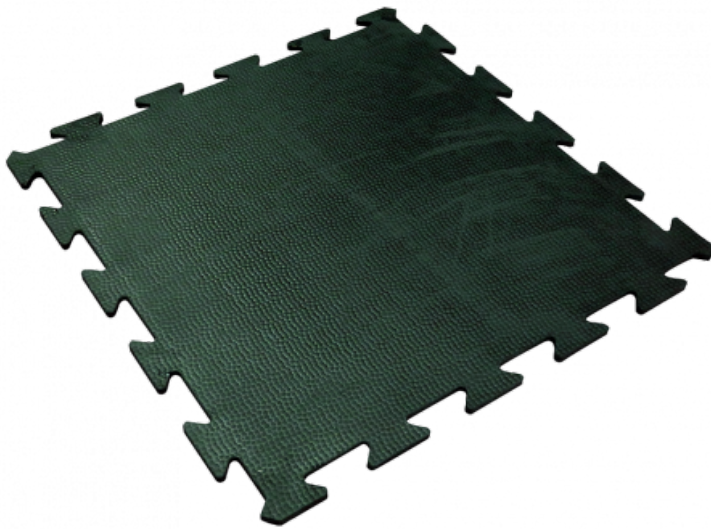

Ref. IDM : 03117

CLIP18 SLAB 1M X 1M 16.5mm GREEN

Famille : Technical floor mats

SOUS-FAMILLE : RUBBER MATS

From anti-slip floor mat for mountain shops to rubber mats with disabled standard for chairlifts, cable cars, gondola lifts, cableways, IDM proposes a wide range of products which meet the European policy. Flagship product, Clip 18 is an anti-slip, slab, clipped, and a robust floor mat which doesn't need glue or adhesives. Very resistant to ski boots. Certification CFL-S1 et DFL-S2