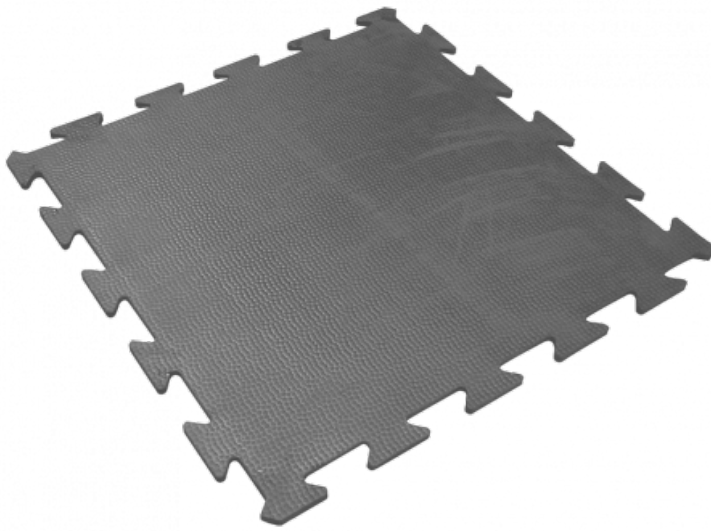

Ref. IDM : 03116

CLIP18 SLAB 1M X 1M 16.5mm GREY

Famille : Technical floor mats

SOUS-FAMILLE : RUBBER MATS

From anti-slip floor mat for mountain shops to rubber mats with disabled standard for chairlifts, cable cars, gondola lifts, cableways, IDM proposes a wide range of products which meet the European policy. Flagship product, Clip 18 is an anti-slip, slab, clipped, and a robust floor mat which doesn't need glue or adhesives. Very resistant to ski boots. Certification CFL-S1 et DFL-S2

[Consult the data sheet](#)

Poids: 23,00 Kg

Tax code: 40169100

Sales unit: Pièce

OUR EXPERTS ARE THERE FOR YOU

IDM France
04 79 84 34 34
idm@idm-france.com

Alpespace
46, voie Saint Exupéry
73800 Montmélián - France