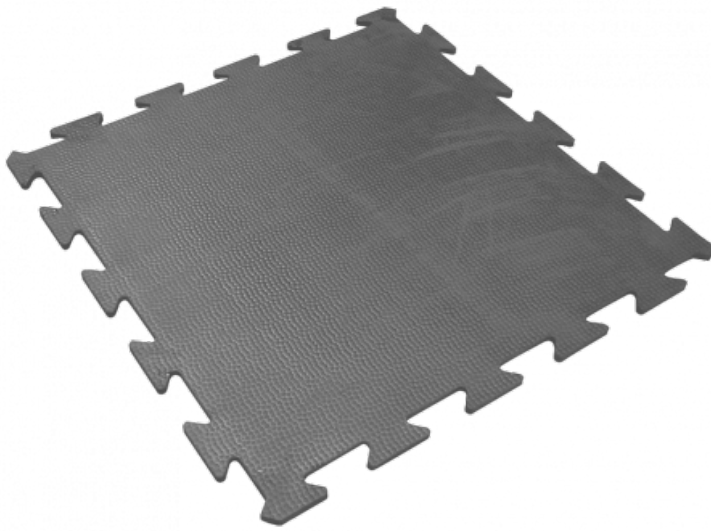

## **CLIP18 SLAB 1M X 1M 16.5mm GREY**

**Famille :** Technical floor mats

**SOUS-FAMILLE :** RUBBER MATS

From anti-slip floor mat for mountain shops to rubber mats with disabled standard for chairlifts, cable cars, gondola lifts, cableways, IDM proposes a wide range of products which meet the European policy. Flagship product, Clip 18 is an anti-slip, slab, clipped, and a robust floor mat which doesn't need glue or adhesives. Very resistant to ski boots. Certification CFL-S1 et DFL-S2