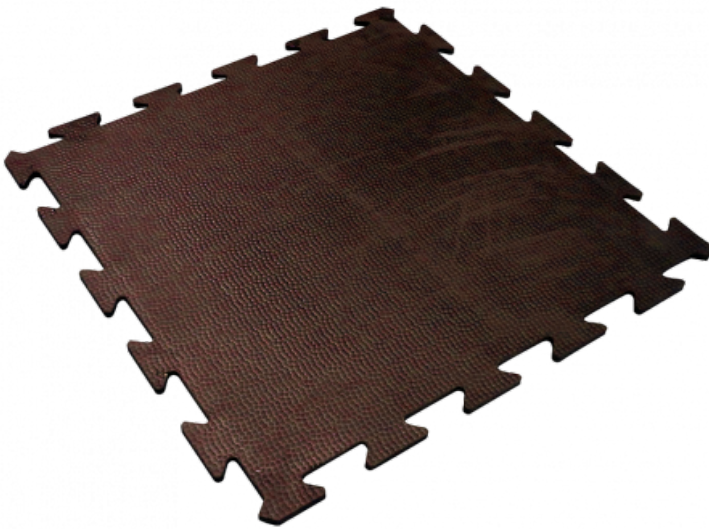

Ref. IDM : 01089

CLIP18 SLAB 1M X 1M 17mm RED

Famille : Technical floor mats

SOUS-FAMILLE : RUBBER MATS

From anti-slip floor mat for mountain shops to rubber mats with disabled standard for chairlifts, cable cars, gondola lifts, cableways, IDM proposes a wide range of products which meet the European policy. Flagship product, Clip 18 is an anti-slip, slab, clipped, and a robust floor mat which doesn't need glue or adhesives. Very resistant to ski boots. Certification CFL-S1 et DFL-S2