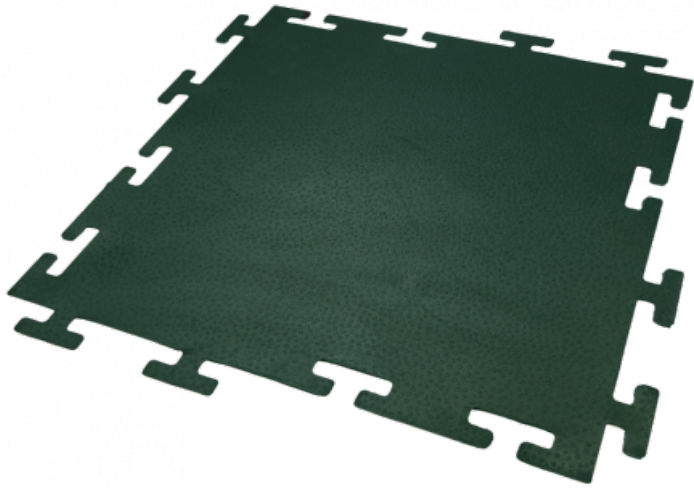

Ref. IDM : 01129

**DALLE 610 x 610 x 10 MM IDM 72 GREEN**

**Famille :** Technical floor mats

**SOUS-FAMILLE :** RUBBER MATS

The M72 is a colourful, robust rubber slab for comfort, safety and protection. Suitable for outdoor use down to -40°F / -40°C. Complete your covering with our effective and colourful range: M70 edges / M71 corner (see photo). Looking for the same flooring in black? Take a look at our M75 slabs / M73 edges / M74 corners tiles (see photo).