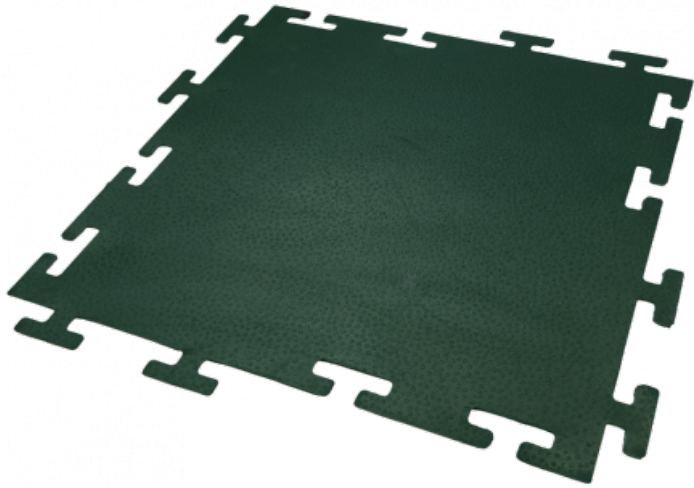

Ref. IDM : 01129

DALLE 610 x 610 x 10 MM IDM 72 GREEN

Famille : Technical floor mats

SOUS-FAMILLE : RUBBER MATS

The M72 is a colourful, robust rubber slab for comfort, safety and protection. Suitable for outdoor use down to -40°F / -40°C. Complete your covering with our effective and colourful range: M70 edges / M71 corner (see photo). Looking for the same flooring in black? Take a look at our M75 slabs / M73 edges / M74 corners tiles (see photo).