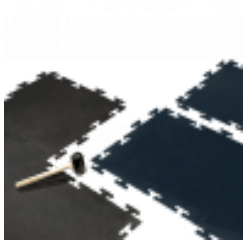

Ref. IDM : 04111

**ANGLE TILE 305 X 610 X 610 X 10 MM  
M71 GREY (2012)**

**Famille :** Technical floor mats

**SOUS-FAMILLE :** RUBBER MATS

The M71 is a colourful, robust rubber corner for comfort, safety and protection. Suitable for outdoor use down to -40°F / -40°C. Complete your covering with our effective and colourful range: M72 slabs / M70 edges (see photo). Looking for the same flooring in black? Take a look at our M75 slabs / M73 edges / M74 corners tiles (see photo).