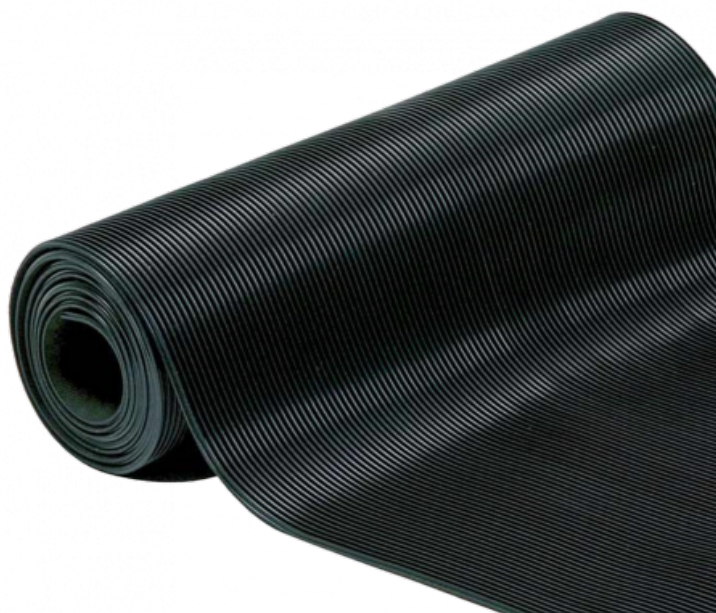

Ref. IDM : 01030

FINES STRIES MAT BLACK EP.3 MM (RI 1.20 X 10 M)

Famille : Technical floor mats

SOUS-FAMILLE : RUBBER MATS

From anti-slip floor mat for mountain shops to rubber mats with disabled standard for chairlifts, cable cars, gondola lifts, cableways, IDM proposes a wide range of products which meet the European policy. The Fines Stries mat is an economical and efficient solution to protect your floors. Made of 100% rubber or nitrile, its flexibility and easy cutting make it simple to install. Non-slip, it is highly resistant to wear and tear. Colours: Black or grey (for other colours, please contact us)