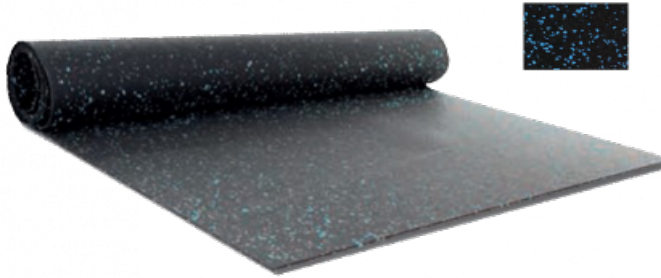

Ref. IDM : 00729

SPORTNEIGE TH 6 MM BLUE/BLACK EFL (R of 1.50 X 20 M) (H20)

Famille : Technical floor mats

SOUS-FAMILLE : RUBBER MATS

From anti-slip floor mat for mountain shops to rubber mats with disabled standard for chairlifts, cable cars, gondola lifts, cableways, IDM proposes a wide range of products which meet the European policy. SPORTNEIGE is a rubber and EPDM anti-slip floor mat (85% and 15% respectively). Robust, resistant to water, this anti-slip floor is really aesthetic and decorative. Easy to clean and to maintain. EFL certification