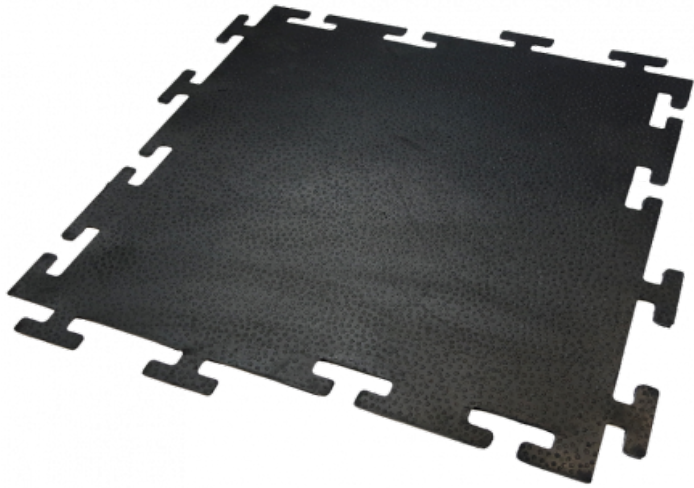

Ref. IDM : 00259

**M75 TILE 610 x 610 x 10 MM IDM75  
BLACK CFL-S1**

**Famille :** Technical floor mats  
**SOUS-FAMILLE :** RUBBER MATS

**OUR EXPERTS ARE THERE FOR YOU**

IDM France  
04 79 84 34 34  
idm@idm-france.com

# PRODUCT SHEET

negative temperatures down to -40°C, rain)

- Easy to clean with a single brush

Colours :

- M75: black
- M72: grey, green or blue

Consult the data sheet

**Poids:** 5,30 Kg

**Tax code:** 40169100