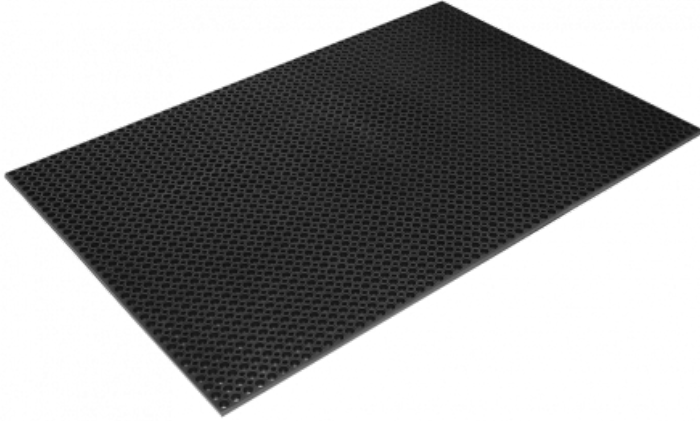

Ref. IDM : 00169

RUBBER HOLLOWMAT M25 CFL-S1_1000 x 1500 X 22 MM

Famille : Technical floor mats

SOUS-FAMILLE : RUBBER MATS

From anti-slip floor mat for mountain shops to rubber mats with disabled standard for chairlifts, cable cars, gondola lifts, cableways, IDM proposes a wide range of products which meet the European policy (REACH Norm). The M25 rubber mat is a heavy-duty anti-slip covering that complies with the disability standard (LOGC940024A). With its upper side allowing water to be easily drained off and its resistance to metal grating cuts, this product has a long service life. Mat with fire classification CFL-S1.