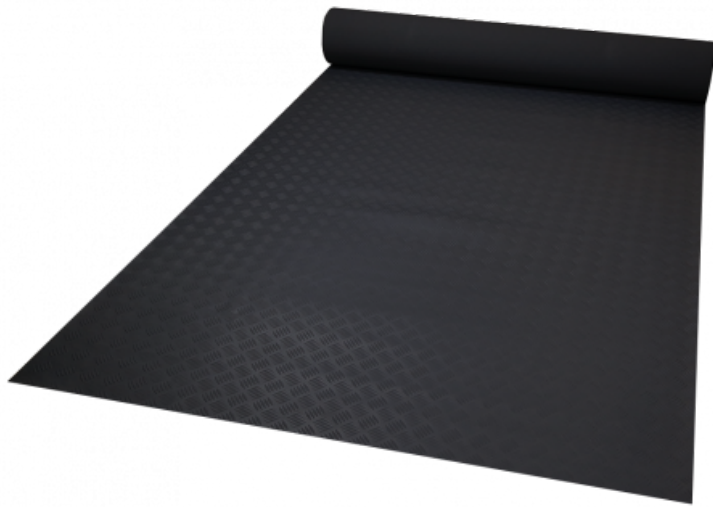

Ref. IDM : 00764

**CHECKER TH. 3MM BLACK CFL (RI of 1 x 10 M)**

**Famille :** Technical floor mats

**SOUS-FAMILLE :** RUBBER MATS

From anti-slip floor mat for mountain shops to rubber mats with disabled standard for chairlifts, cable cars, gondola lifts, cableways, IDM proposes a wide range of products which meet the European policy (REACH Norm). The Checker is a 100% rubber mat with an industrial look. Non-slip, flexible and highly resistant to wear and tear, it is easy to install thanks to its frosted backside, which is suitable for adhesive fixing. Available in grey or black.