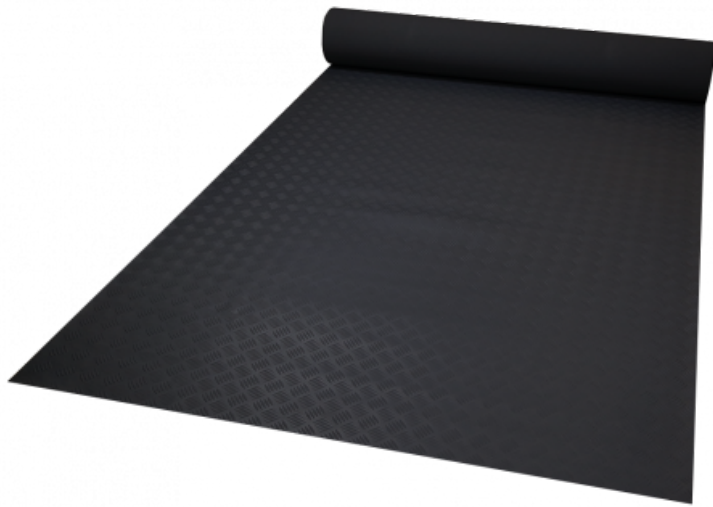

Ref. IDM : 00764

CHECKER TH. 3MM BLACK CFL (RI of 1 x 10 M)

Famille : Technical floor mats

SOUS-FAMILLE : RUBBER MATS

From anti-slip floor mat for mountain shops to rubber mats with disabled standard for chairlifts, cable cars, gondola lifts, cableways, IDM proposes a wide range of products which meet the European policy (REACH Norm). The Checker is a 100% rubber mat with an industrial look. Non-slip, flexible and highly resistant to wear and tear, it is easy to install thanks to its frosted backside, which is suitable for adhesive fixing. Available in grey or black.