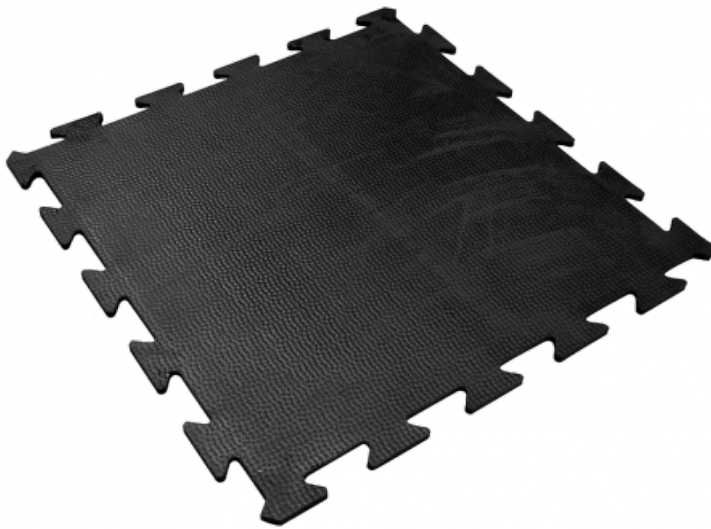

Ref. IDM : 00052

CLIP18 SLAB CFL-S1 1M X 1M X 17mm BLACK

Famille : Technical floor mats

SOUS-FAMILLE : RUBBER MATS

From anti-slip floor mat for mountain shops to rubber mats with disabled standard for chairlifts, cable cars, gondola lifts, cableways, IDM proposes a wide range of products which meet the European policy. Flagship product, Clip 18 is an anti-slip, slab, clipped, and a robust floor mat which doesn't need glue or adhesives. Very resistant to ski boots. Certification CFL-S1 et DFL-S2