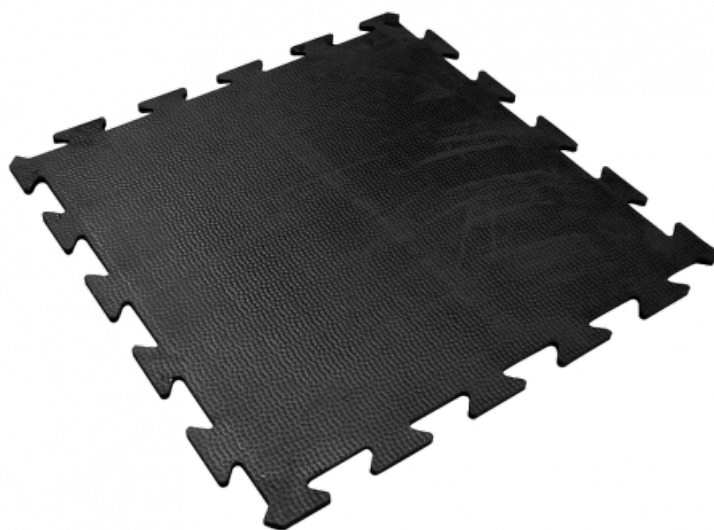

Ref. IDM : 00052

CLIP18 SLAB CFL-S1 1M X 1M X 17mm BLACK

Famille : Technical floor mats

SOUS-FAMILLE : RUBBER MATS

From anti-slip floor mat for mountain shops to rubber mats with disabled standard for chairlifts, cable cars, gondola lifts, cableways, IDM proposes a wide range of products which meet the European policy. Flagship product, Clip 18 is an anti-slip, slab, clipped, and a robust floor mat which doesn't need glue or adhesives. Very resistant to ski boots. Certification CFL-S1 et DFL-S2