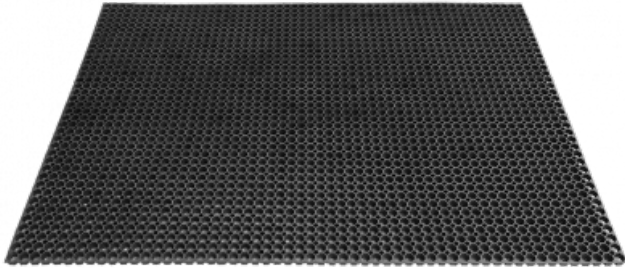

Ref. IDM : 00526

**RUBBER HOLLOWMAT M67
(HANDICAPED NORM)_1500 x 1000 x 22
MM**

Famille : Technical floor mats
SOUS-FAMILLE : RUBBER MATS

From anti-slip floor mat for mountain shops to rubber mats with disabled standard for chairlifts, cable cars, gondola lifts, cableways, IDM proposes a wide range of products which meet the European policy. M67 is an octogon and 100% rubber floor mat. M69 slab has a great anti-slip surface thanks to large alveolus which allow a total snow and water evacuation. Mat with fire classification CFL-S1 also available.