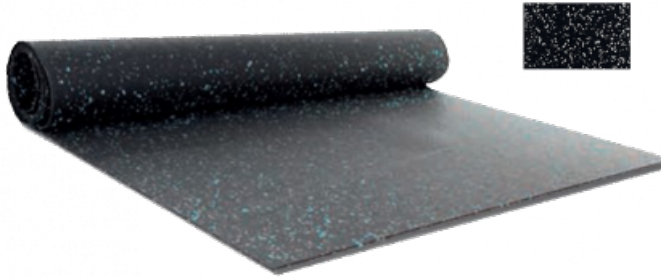

Ref. IDM : 00381

**SPORTNEIGE TH 8 MM LIGHT
GREY/BLACK EFL (R of 1.50 X 15 M)**

Famille : Technical floor mats
SOUS-FAMILLE : RUBBER MATS

From anti-slip floor mat for mountain shops to rubber mats with disabled standard for chairlifts, cable cars, gondola lifts, cableways, IDM proposes a wide range of products which meet the European policy. SPORTNEIGE is a rubber and EPDM anti-slip floor mat (85% and 15% respectively). Robust, resistant to water, this antislip floor is really aesthetic and decorative. Easy to clean and to maintain. EFL certification