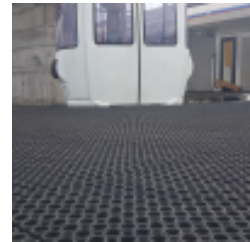

## **RUBBER HOLLOWMAT M69PLUS BFL-S1\_1000 x 1500 x 23 MM**

**Famille :** Technical floor mats

**SOUS-FAMILLE :** RUBBER MATS

From anti-slip floor mat for mountain shops to rubber mats with disabled standard for chairlifts, cable cars, gondola lifts, cableways, IDM proposes a wide range of products which meet the European policy. M69 is an reinforced octogon and natural rubber floor mat (partly composed of recycled rubber). M69 slab has a great anti-slip surface thanks to large alveolus which allow a total snow and water evacuation. Mat with fire classification CFL-S1 also available.