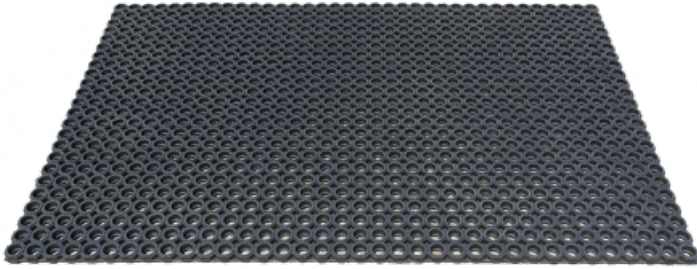

Ref. IDM : 00470

RUBBER HOLLOWMAT M69PLUS BFL-S1_1000 x 1500 x 23 MM

Famille : Technical floor mats

SOUS-FAMILLE : RUBBER MATS

From anti-slip floor mat for mountain shops to rubber mats with disabled standard for chairlifts, cable cars, gondola lifts, cableways, IDM proposes a wide range of products which meet the European policy. M69 is an reinforced octogon and natural rubber floor mat (partly composed of recycled rubber). M69 slab has a great anti-slip surface thanks to large alveolus which allow a total snow and water evacuation. Mat with fire classification CFL-S1 also available.