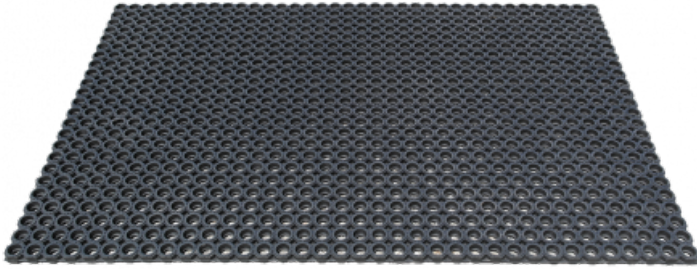

## **RUBBER HOLLOWMAT M69PLUS BFL-S1\_1000 x 1500 x 23 MM**

**Famille :** Technical floor mats

**SOUS-FAMILLE :** RUBBER MATS

From anti-slip floor mat for mountain shops to rubber mats with disabled standard for chairlifts, cable cars, gondola lifts, cableways, IDM proposes a wide range of products which meet the European policy. M69 is an reinforced octogon and natural rubber floor mat (partly composed of recycled rubber). M69 slab has a great anti-slip surface thanks to large alveolus which allow a total snow and water evacuation. Mat with fire classification CFL-S1 also available.