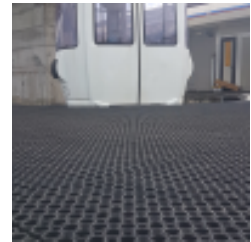

## **RUBBER HOLLOWMAT M69PLUS DFL-S1\_1000 x 1500 x 23 MM**

**Famille :** Technical floor mats

**SOUS-FAMILLE :** RUBBER MATS

From anti-slip floor mat for mountain shops to rubber mats with disabled standard for chairlifts, cable cars, gondola lifts, cableways, IDM proposes a wide range of products which meet the European policy. M69 is an reinforced octogon and natural rubber floor mat (partly composed of recycled rubber). M69 slab has a great anti-slip surface thanks to large alveolus which allow a total snow and water evacuation. Mat with fire classification CFL-S1 also available,