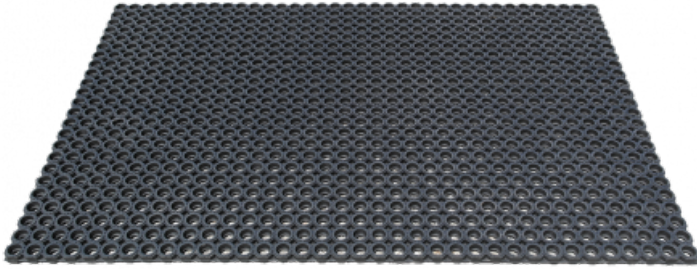

## **RUBBER HOLLOWMAT M69PLUS DFL-S1\_1000 x 1500 x 23 MM**

**Famille :** Technical floor mats

**SOUS-FAMILLE :** RUBBER MATS

From anti-slip floor mat for mountain shops to rubber mats with disabled standard for chairlifts, cable cars, gondola lifts, cableways, IDM proposes a wide range of products which meet the European policy. M69 is an reinforced octogon and natural rubber floor mat (partly composed of recycled rubber). M69 slab has a great anti-slip surface thanks to large alveolus which allow a total snow and water evacuation. Mat with fire classification CFL-S1 also available,