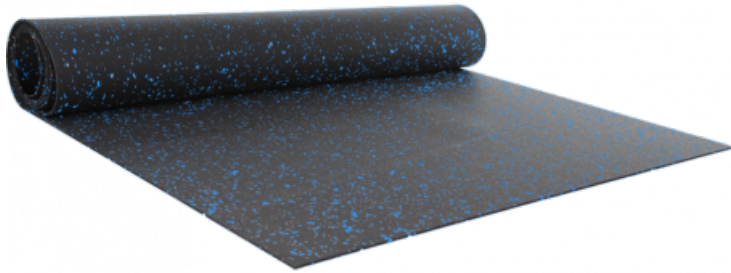

Ref. IDM : 00439

IDNEIGE BLUE/BLACK EP 10 MM EFL (RI of 1.50 x 12 M)

Famille : Technical floor mats

SOUS-FAMILLE : RUBBER MATS

From anti-slip floor mat for mountain shops to rubber mats with disabled standard for chairlifts, cable cars, gondola lifts, cableways, IDM proposes a wide range of products which meet the European policy. IDNEIGE is a rubber and EPDM floor mat (85% and 15% respectively). Robust, resistant to water, this anti-slip floor is really aesthetic and decorative. Easy to clean and to maintain. EFL certification