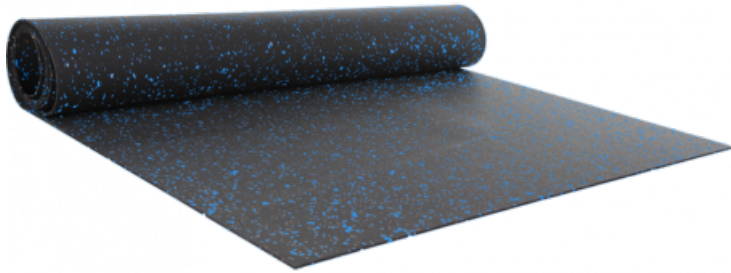

## **IDNEIGE BLUE/BLACK EP 10 MM EFL (RI of 1.50 x 12 M)**

**Famille :** Technical floor mats

**SOUS-FAMILLE :** RUBBER MATS

From anti-slip floor mat for mountain shops to rubber mats with disabled standard for chairlifts, cable cars, gondola lifts, cableways, IDM proposes a wide range of products which meet the European policy. IDNEIGE is a rubber and EPDM floor mat (85% and 15% respectively). Robust, resistant to water, this anti-slip floor is really aesthetic and decorative. Easy to clean and to maintain. EFL certification