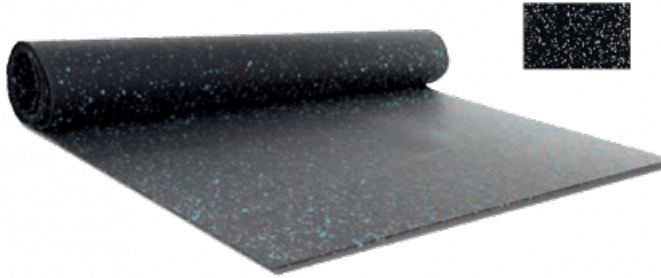

Ref. IDM : 00171

SPORTNEIGE TH 10 MM LIGHT GREY/BLACK EFL (R of 1.50 x 12 M)

Famille : Technical floor mats
SOUS-FAMILLE : RUBBER MATS

From anti-slip floor mat for mountain shops to rubber mats with disabled standard for chairlifts, cable cars, gondola lifts, cableways, IDM proposes a wide range of products which meet the European policy. SPORTNEIGE is a rubber and EPDM anti-slip floor mat (85% and 15% respectively). Robust, resistant to water, this anti-slip floor is really aesthetic and decorative. Easy to clean and to maintain. EFL certification