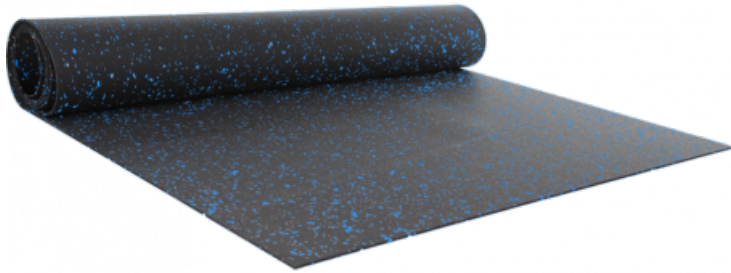

Ref. IDM : 00084

IDNEIGE BLUE/BLACK TH. 6MM EFL (R of 1.5 X 20 M)

Famille : Technical floor mats

SOUS-FAMILLE : RUBBER MATS

From anti-slip floor mat for mountain shops to rubber mats with disabled standard for chairlifts, cable cars, gondola lifts, cableways, IDM proposes a wide range of products which meet the European policy. IDNEIGE is a rubber and EPDM floor mat (85% and 15% respectively). Robust, resistant to water, this anti-slip floor is really aesthetic and decorative. Easy to clean and to maintain. EFL certification