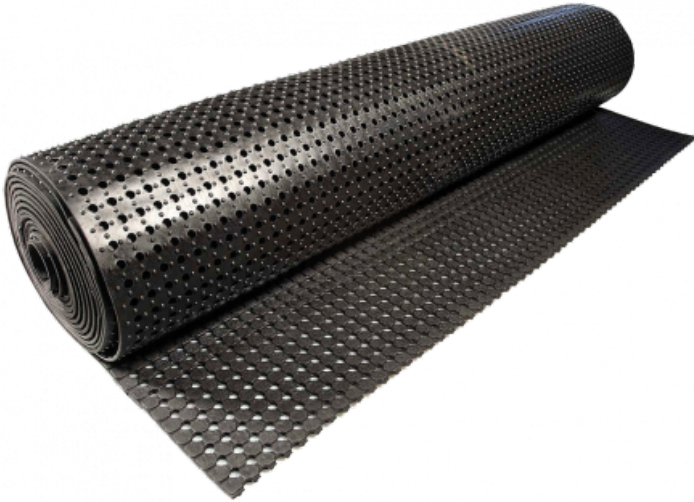

Ref. IDM : 00148

**RUBBER HOLLOWMAT ROLL MR12
BLACK Ep : 10 MM (RI of 1.83 x 10 M)**

Famille : Technical floor mats
SOUS-FAMILLE : RUBBER MATS

From anti-slip floor mat for mountain shops to rubber mats with disabled standard for chairlifts, cable cars, gondola lifts, cableways, IDM proposes a wide range of products which meet the European policy. MR12 is a natural rubber mat (partly made of recycled material). In roll form, it has a low thickness allowing the passage of wheelchairs (LOGC940024A). Light and easy to lay, this covering is very anti-slip and draining. . Mat with fire classification CFL-S1 also available