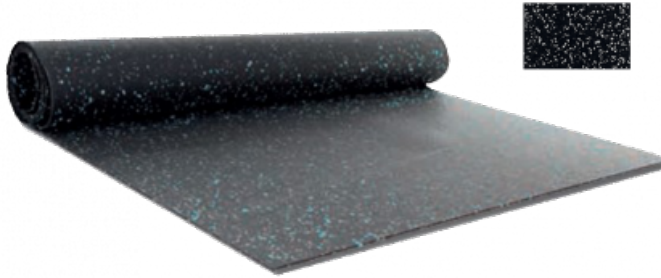

## **SPORTNEIGE TH 6 MM LIGHT GREY/BLACK EFL (R of 1.50 X 20 M)**

**Famille :** Technical floor mats  
**SOUS-FAMILLE :** RUBBER MATS

From anti-slip floor mat for mountain shops to rubber mats with disabled standard for chairlifts, cable cars, gondola lifts, cableways, IDM proposes a wide range of products which meet the European policy. SPORTNEIGE is a rubber and EPDM anti-slip floor mat (85% and 15% respectively). Robust, resistant to water, this anti-slip floor is really aesthetic and decorative. Easy to clean and to maintain. EFL certification