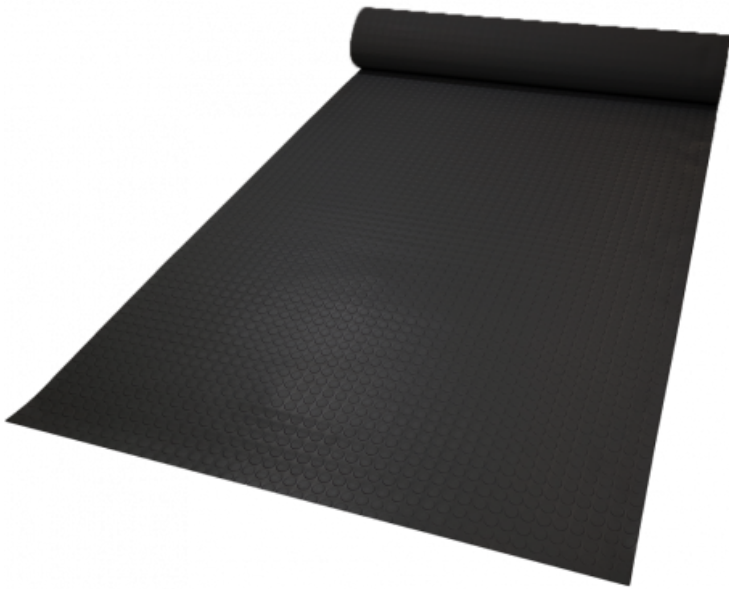

Ref. IDM : 00348

PASTILLE MAT BLACK TH 3MM (R of 1.20 X 10 M) CFL-S1

Famille : Technical floor mats

SOUS-FAMILLE : RUBBER MATS

From anti-slip floor mat for mountain shops to rubber mats with disabled standard for chairlifts, cable cars, gondola lifts, cableways, IDM proposes a wide range of products which meet the European policy. Made of 100% natural rubber, the pastillé mat is non-slip, robust, waterproof and abrasion-resistant. Its frosted reverse side allows it to be glued (polyurethane glue). Available in black or grey.