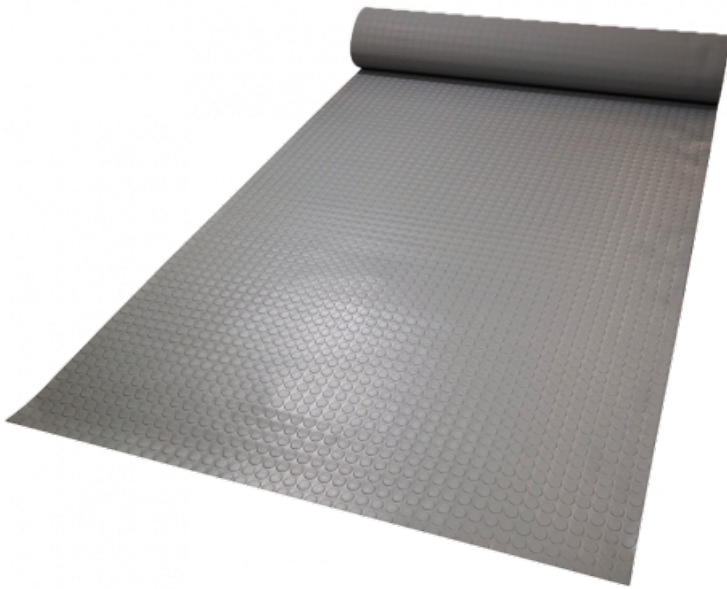

Ref. IDM : 00588

PASTILLE MAT GREY TH 3 MM (R of 1.20 X 10 M)

Famille : Technical floor mats

SOUS-FAMILLE : RUBBER MATS

From anti-slip floor mat for mountain shops to rubber mats with disabled standard for chairlifts, cable cars, gondola lifts, cableways, IDM proposes a wide range of products which meet the European policy. Made of 100% natural rubber, the pastillé mat is non-slip, robust, waterproof and abrasion-resistant. Its frosted reverse side allows it to be glued (polyurethane glue). Available in black or grey.