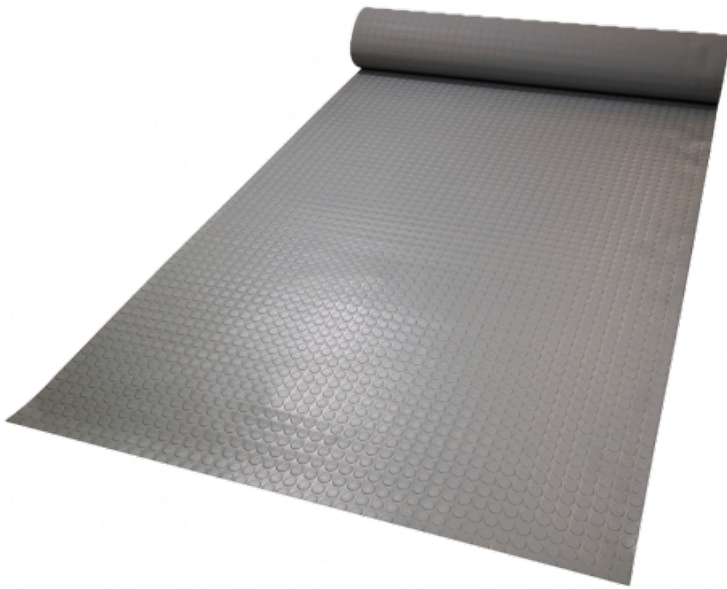

Ref. IDM : 00588

**PASTILLE MAT GREY TH 3 MM (R of 1.20 X 10 M)**

**Famille :** Technical floor mats

**SOUS-FAMILLE :** RUBBER MATS

From anti-slip floor mat for mountain shops to rubber mats with disabled standard for chairlifts, cable cars, gondola lifts, cableways, IDM proposes a wide range of products which meet the European policy. Made of 100% natural rubber, the pastillé mat is non-slip, robust, waterproof and abrasion-resistant. Its frosted reverse side allows it to be glued (polyurethane glue). Available in black or grey.