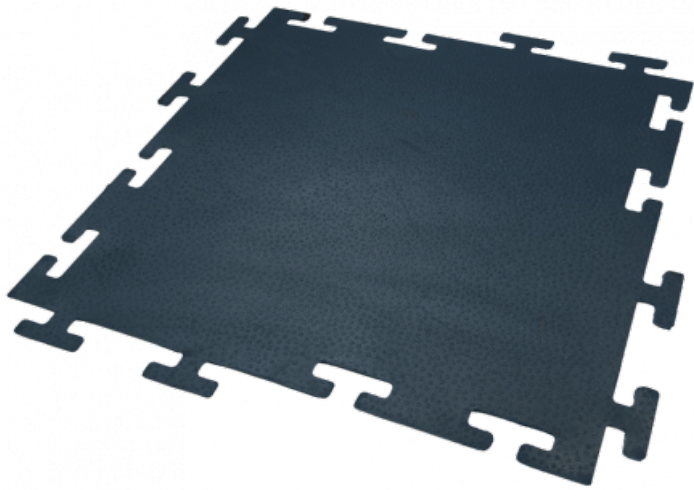

## M72 TILE 610 x 610 x 10 MM BLUE

**Famille :** Technical floor mats

**SOUS-FAMILLE :** RUBBER MATS

The M72 is a colourful, robust rubber slab for comfort, safety and protection. Suitable for outdoor use down to -40°F / -40°C. Complete your covering with our effective and colourful range: M70 edges / M71 corner (see photo). Looking for the same flooring in black? Take a look at our M75 slabs / M73 edges / M74 corners tiles (see photo).