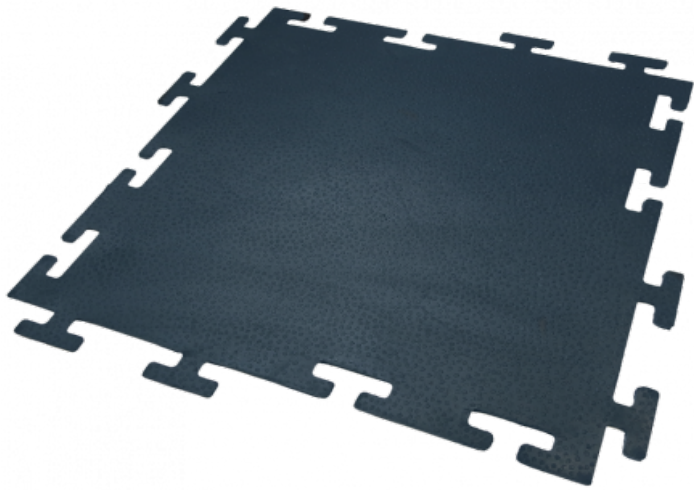

Ref. IDM : 00296

M72 TILE 610 x 610 x 10 MM BLUE

Famille : Technical floor mats

SOUS-FAMILLE : RUBBER MATS

The M72 is a colourful, robust rubber slab for comfort, safety and protection. Suitable for outdoor use down to -40°F / -40°C. Complete your covering with our effective and colourful range: M70 edges / M71 corner (see photo). Looking for the same flooring in black? Take a look at our M75 slabs / M73 edges / M74 corners tiles (see photo).