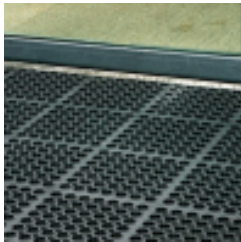

Ref. IDM : 00163

RUBBER HOLLOWMAT M22_1500 X 1000 X 14 MM

Famille : Technical floor mats

SOUS-FAMILLE : RUBBER MATS

From anti-slip floor mat for mountain shops to rubber mats with disabled standard for chairlifts, cable cars, gondola lifts, cableways, IDM proposes a wide range of products which meet the European policy (REACH Norm). The M22 rubber mat is a robust and non-slip covering that is easy to clean thanks to its light weight and drains well thanks to the pimples on the inside. Its variant, MPR22, has the same qualities but is resistant to oil and grease.