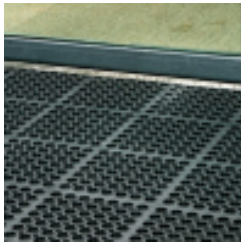

Ref. IDM : 00163

**RUBBER HOLLOWMAT M22\_1500 X 1000 X 14 MM**

**Famille :** Technical floor mats

**SOUS-FAMILLE :** RUBBER MATS

From anti-slip floor mat for mountain shops to rubber mats with disabled standard for chairlifts, cable cars, gondola lifts, cableways, IDM proposes a wide range of products which meet the European policy (REACH Norm). The M22 rubber mat is a robust and non-slip covering that is easy to clean thanks to its light weight and drains well thanks to the pimples on the inside. Its variant, MPR22, has the same qualities but is resistant to oil and grease.